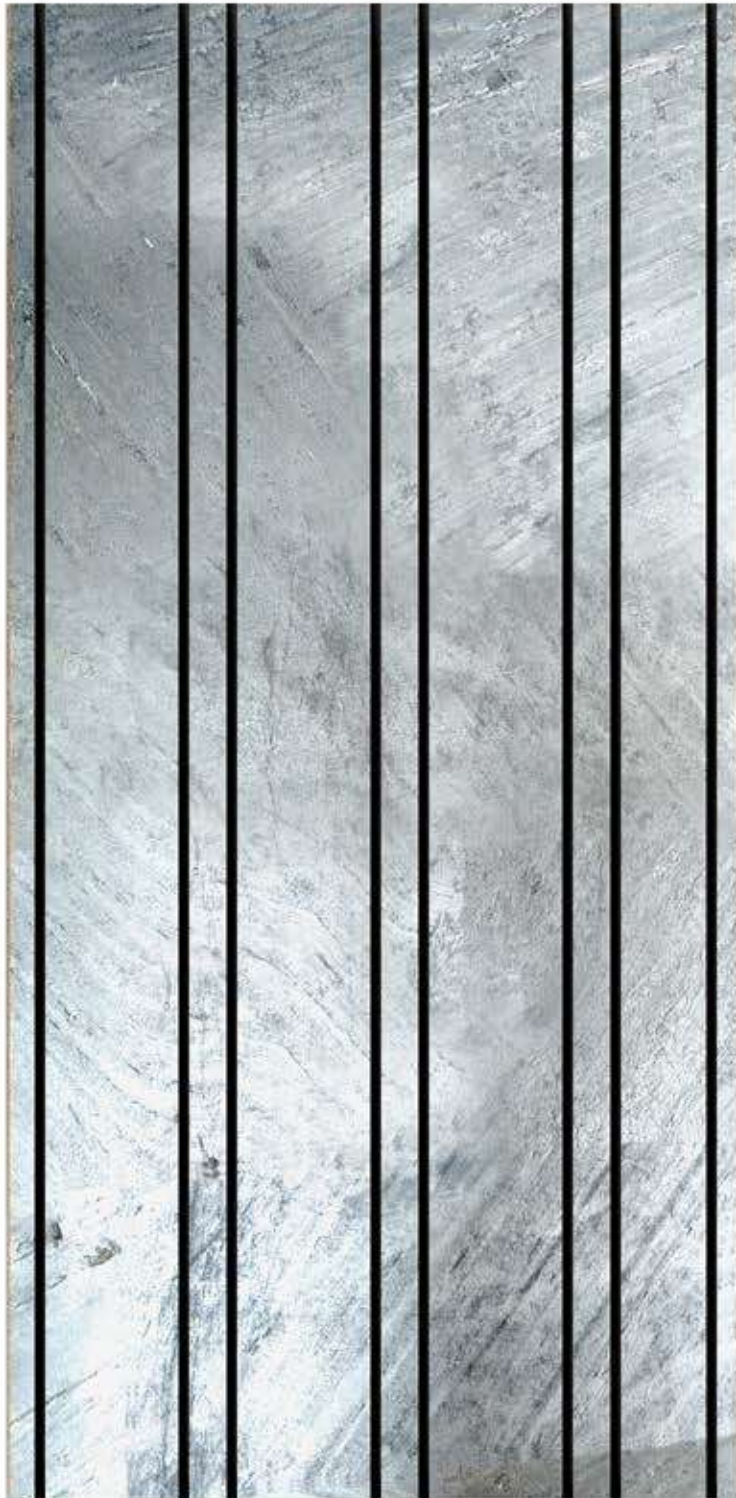

HONG KONG METAL NERO

DESIGN CODE : PDMIP 579